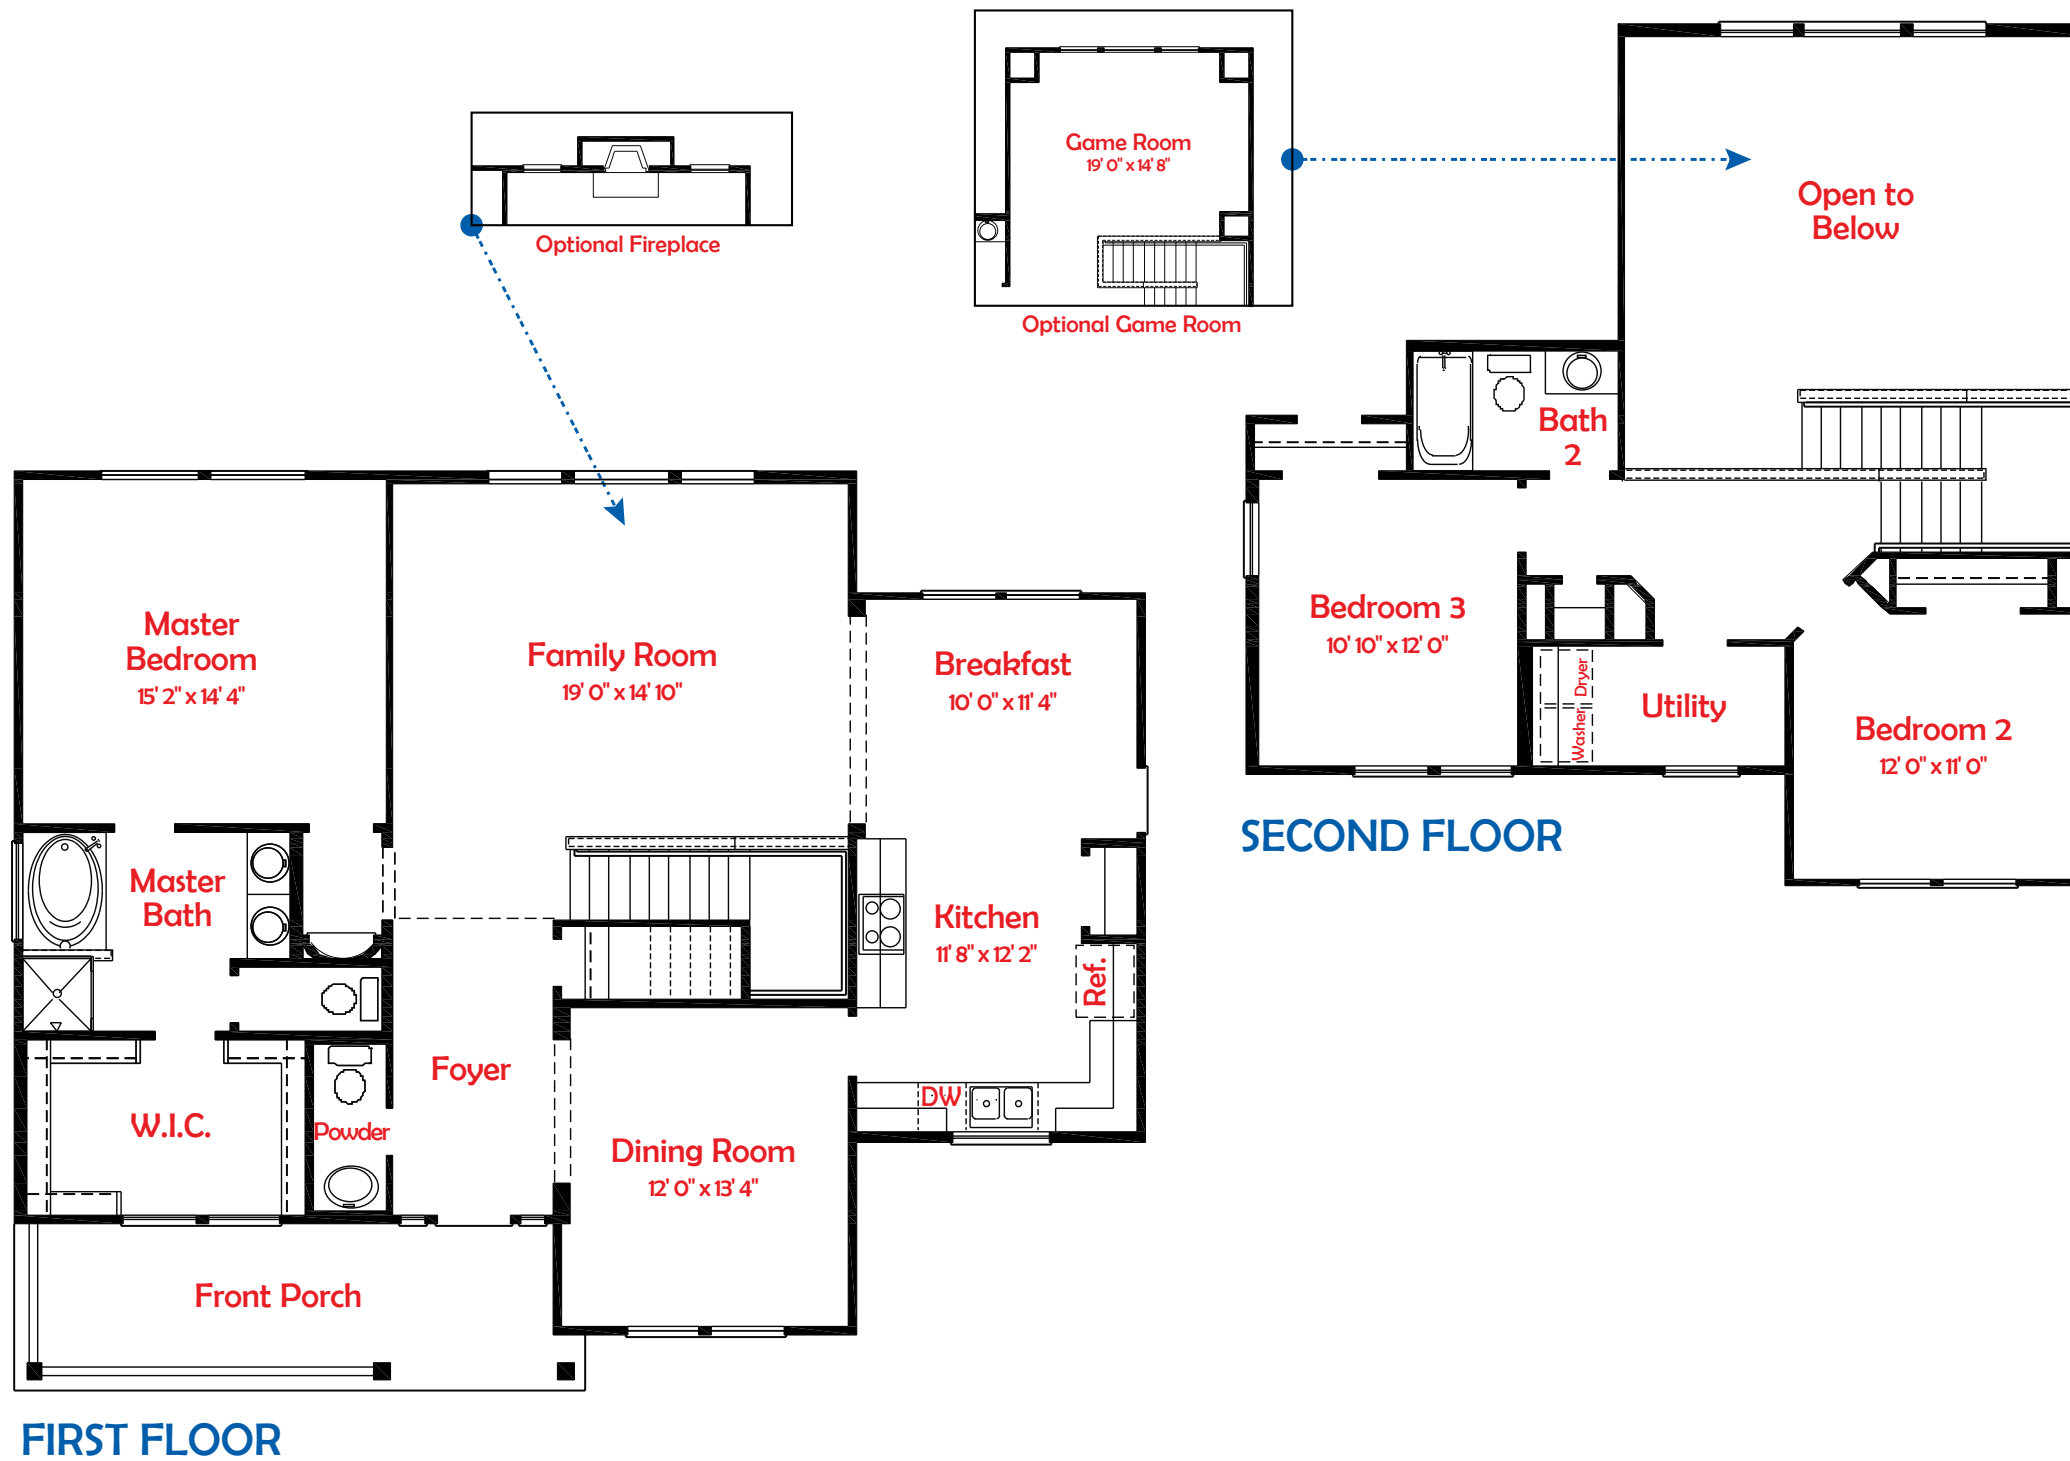

# GUADALUPE

1970 sq.ft. per elevation

- 2 Stories
- 3 Bedrooms
- 2.5 Bathrooms
- Game Room\*
- 4th Bedroom\*

**Design Tech Homes will customize this floorplan  
to fit your lifestyle.**

DESIGN  
TECH  
Homes   
L.P.

# GUADALUPE

1970 sq.ft. per elevation

2 Story • 3 Bedrooms • 2.5 Bathrooms • Formal Dining • Game Room\* • 4th Bedroom\*

Design Tech Homes will customize this floorplan to fit your lifestyle.

*We Know The Way Home...*