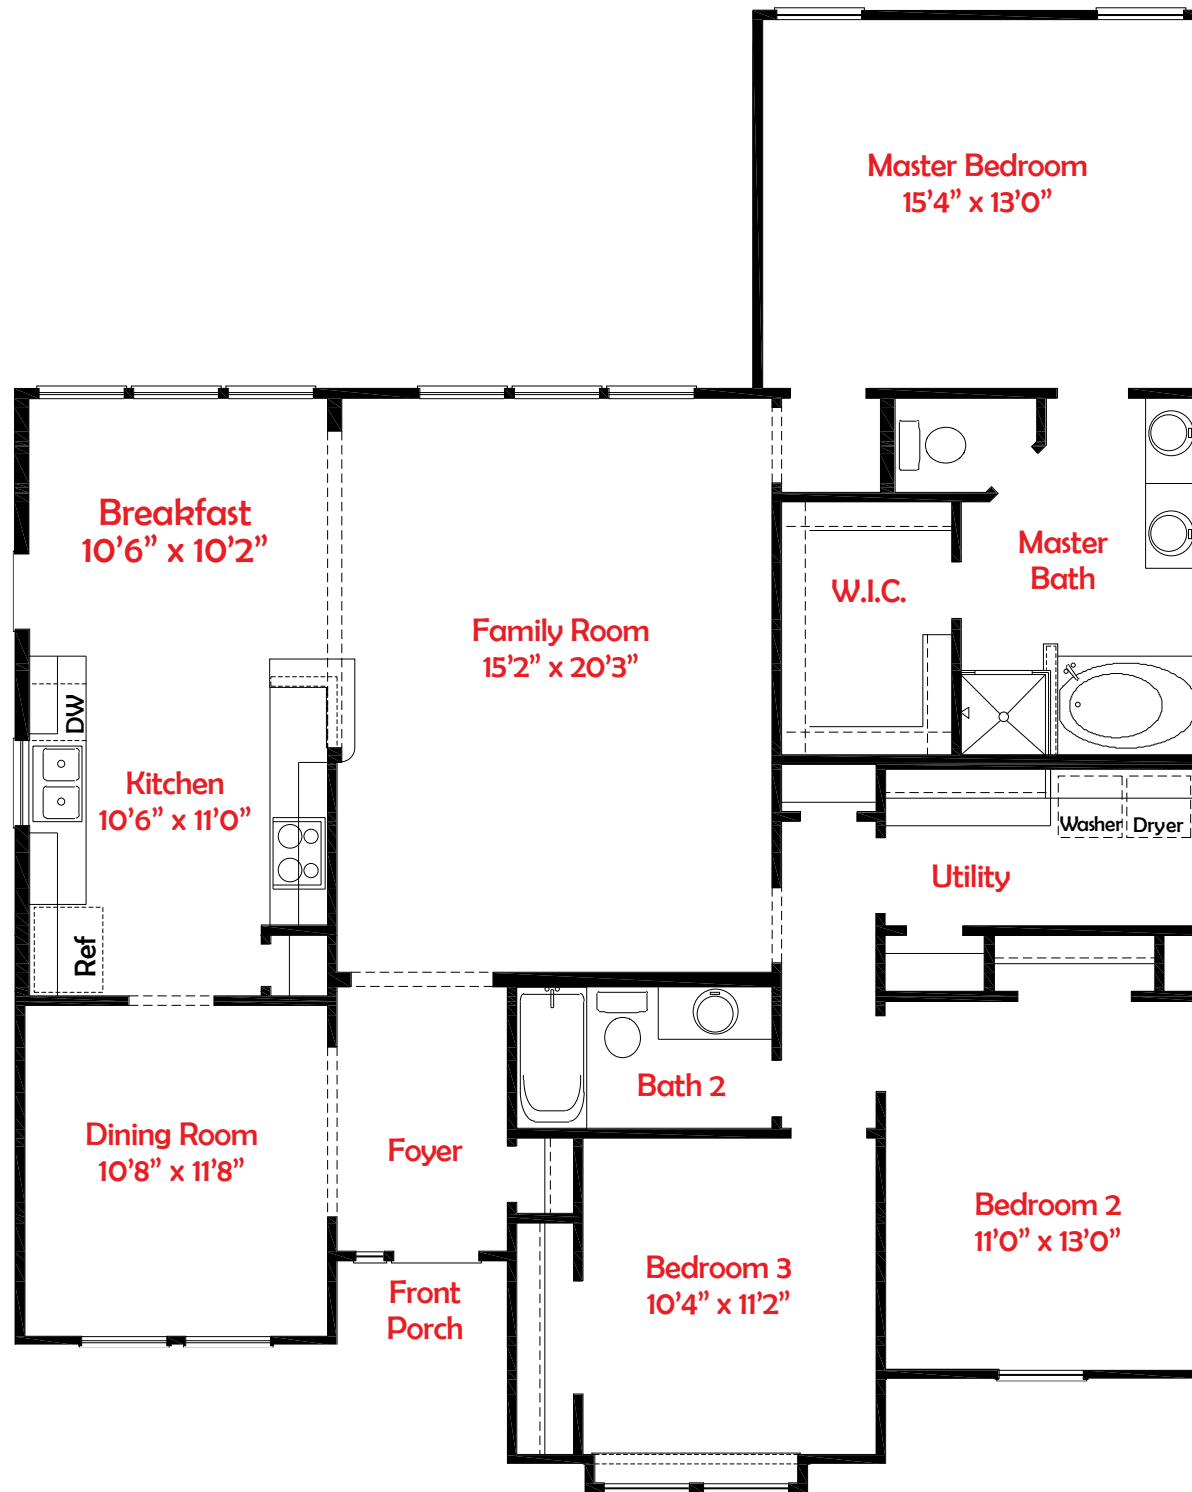

LARIAT

1682 sq.ft. per elevation

- 1 Story
- 3 Bedrooms
- 2 Bathrooms
- Formal Dining

**Design Tech Homes will customize this floorplan
to fit your lifestyle.**

**DESIGN
TECH
Homes** 
L.P.

Prices and availability subject to change without notice. All square footage are approximate and measured exterior. Design Tech Homes is an equal opportunity builder

LARIAT

1682 sq.ft. per elevation

1 Story • 3 Bedrooms • 2 Bathrooms • Formal Dining

Design Tech Homes will customize this floorplan to fit your lifestyle.

We Know The Way Home...

Houston

18750 Interstate 45 N.
Spring, TX 77373
Office: 281-355-1591
Fax: 281-355-1594