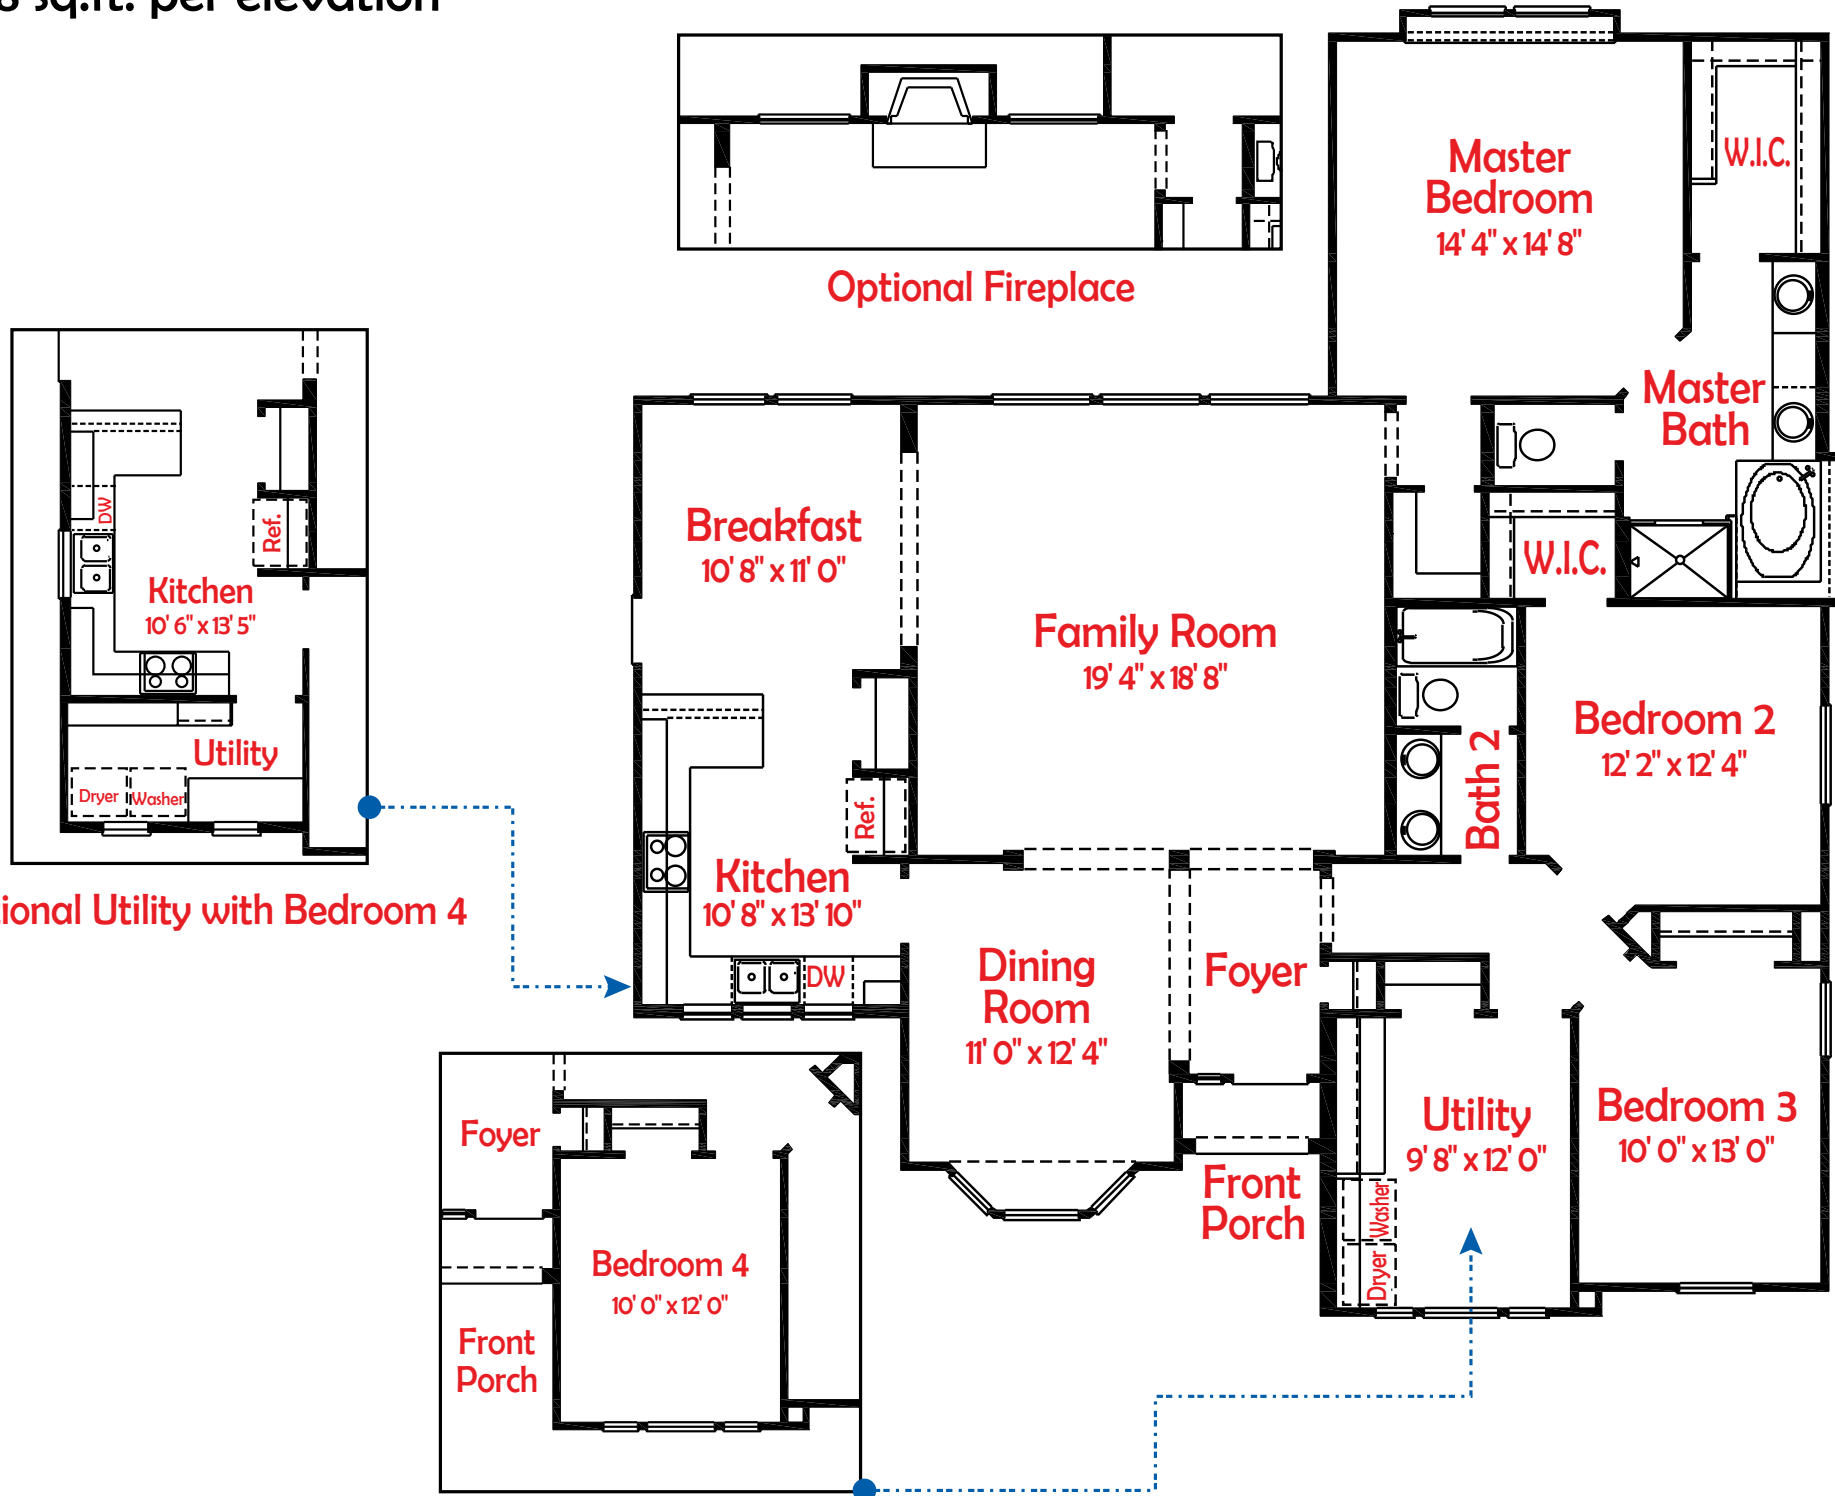

MADISON

1928 sq.ft. per elevation

- 1 Story
- 3 Bedrooms
- 2 Bathrooms
- Formal Dining
- 4th Bedroom*

Design Tech Homes will customize this floorplan to fit your lifestyle.

Prices and availability subject to change without notice. All square footage are approximate and measured exterior. Design Tech Homes is an equal opportunity builder

MADISON

1928 sq.ft. per elevation

1 Story • 3 Bedrooms • 2 Bathrooms • Formal Dining • 4th Bedroom*

Design Tech Homes will customize this floorplan to fit your lifestyle.

We Know The Way Home...

Houston

18750 Interstate 45 N.
Spring, TX 77373
Office: 281-355-1591
Fax: 281-355-1594