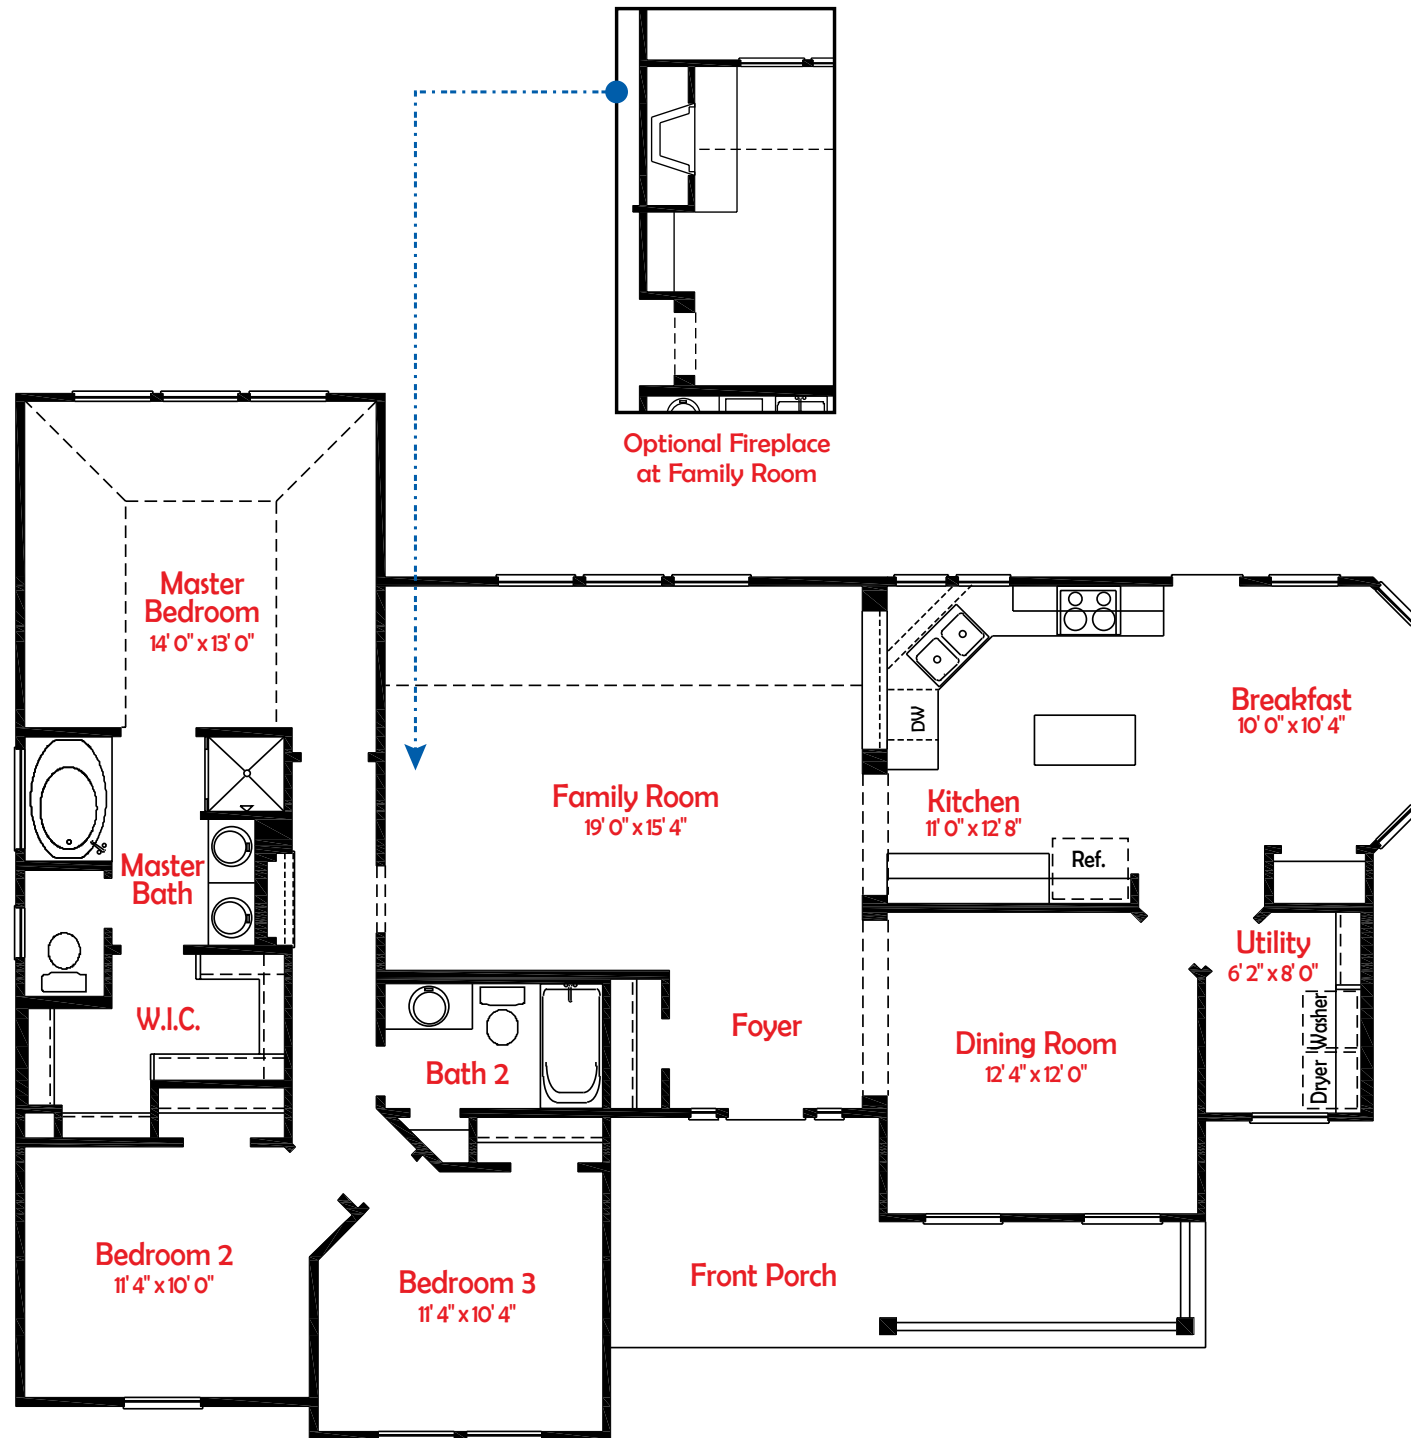

MAGNOLIA

1632 sq.ft. per elevation

- 1 Story
- 3 Bedrooms
- 2 Bathrooms
- Formal Dining
- Fireplace*

Design Tech Homes will customize this floorplan to fit your lifestyle.

DESIGN
TECH
Homes 
L.P.

Prices and availability subject to change without notice. All square footage are approximate and measured exterior. Design Tech Homes is an equal opportunity builder

MAGNOLIA

1632 sq.ft. per elevation

1 Story • 3 Bedrooms • 2 Bathrooms • Formal Dining • Fireplace*

Design Tech Homes will customize this floorplan to fit your lifestyle.

We Know The Way Home...

Houston

18750 Interstate 45 N.
Spring, TX 77373
Office: 281-355-1591
Fax: 281-355-1594