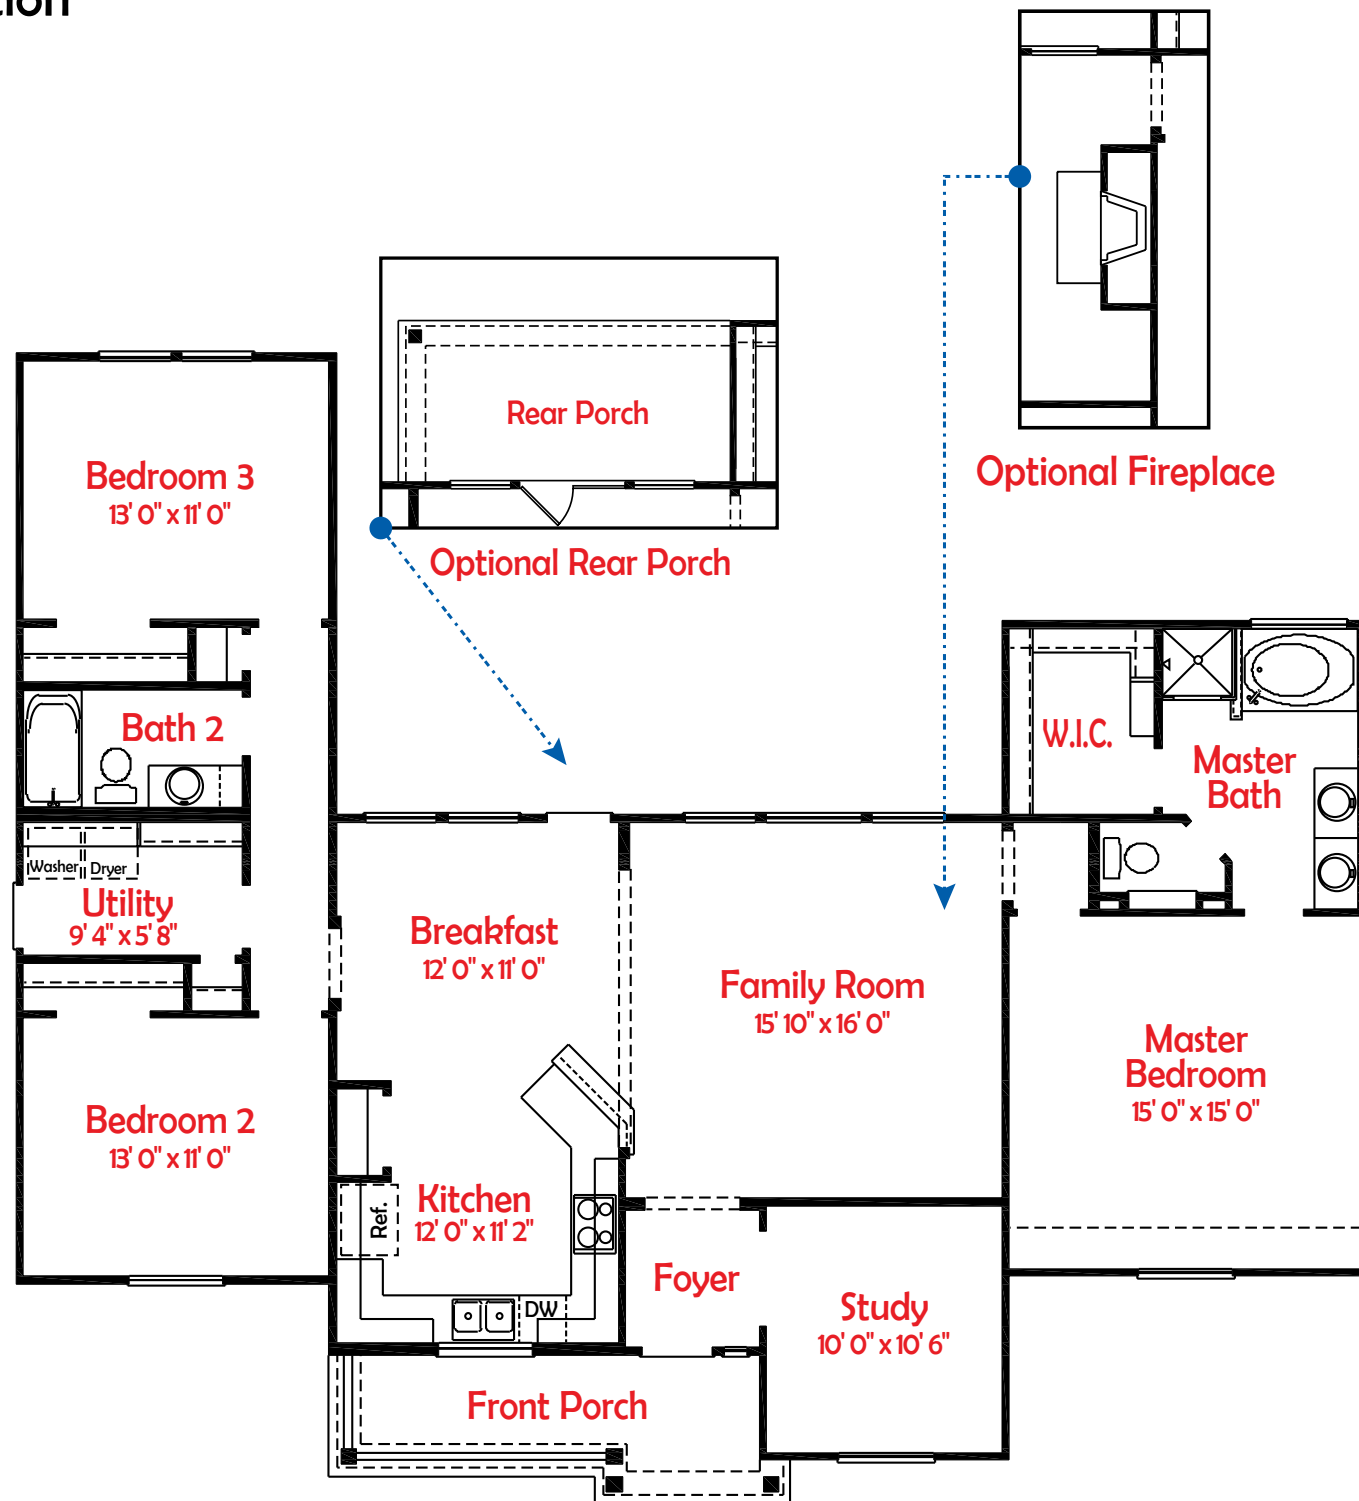

PALACIOS

1681 sq.ft. per elevation

- 1 Story
- 3 Bedrooms
- 2 Bathrooms
- Study
- Living Room

**Design Tech Homes will customize this floorplan
to fit your lifestyle.**

DESIGN
TECH
Homes 
L.P.

Prices and availability subject to change without notice. All square footage are approximate and measured exterior. Design Tech Homes is an equal opportunity builder

PALACIOS

1681 sq.ft. per elevation

1 Story • 3 Bedrooms • 2 Bathrooms • Study • Living Room*

Design Tech Homes will customize this floorplan to fit your lifestyle.

We Know The Way Home...

Houston

18750 Interstate 45 N.
Spring, TX 77373
Office: 281-355-1591
Fax: 281-355-1594