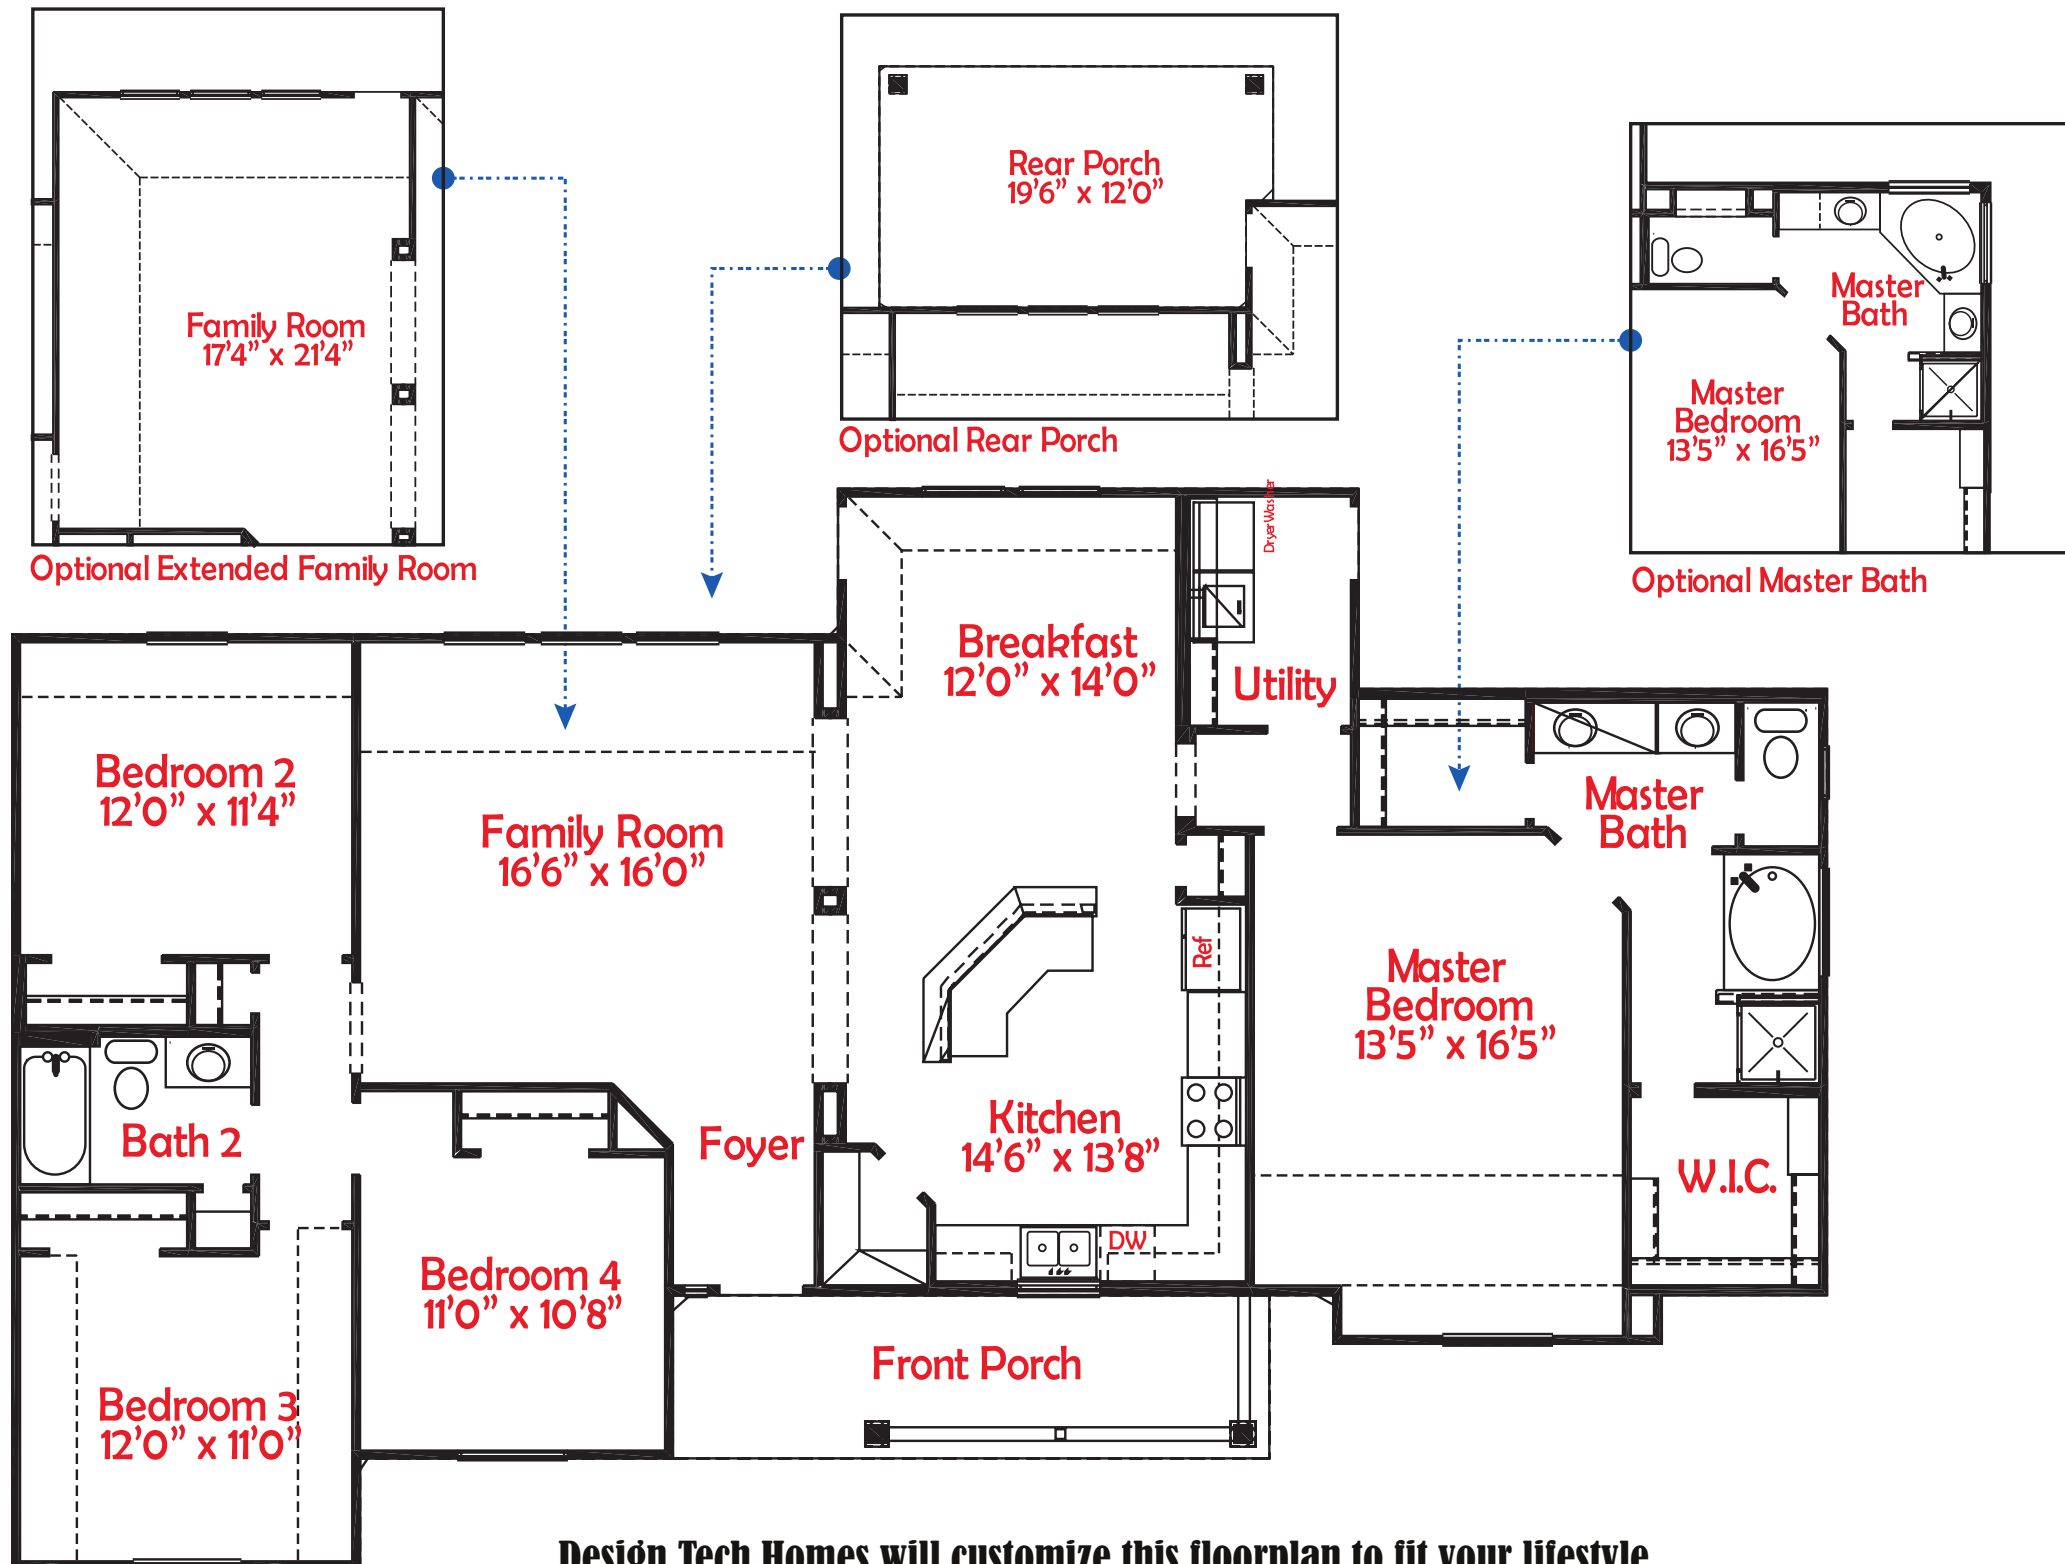

SAN JACINTO

1850 sq.ft. per elevation

- 1 Story
- 4 Bedrooms
- 2 Bathrooms
- Extended Family Room*
- Attached Garage*

**Design Tech Homes will customize this floorplan
to fit your lifestyle.**

**DESIGN
TECH
Homes** 
L.P.

Prices and availability subject to change without notice.
All square footage are approximate and measured exterior.
Design Tech Homes is an equal opportunity builder

SAN JACINTO

1850 sq.ft per elevation

1 Story • 4 Bedrooms • 2 Bathrooms • Extended Family Room* • Attached Garage*

Design Tech Homes will customize this floorplan to fit your lifestyle.

A

B

We Know The Way Home...

Houston

18750 Interstate 54 N.
Spring, TX 77373
Office: 281-355-1591
Fax: 281-355-1594