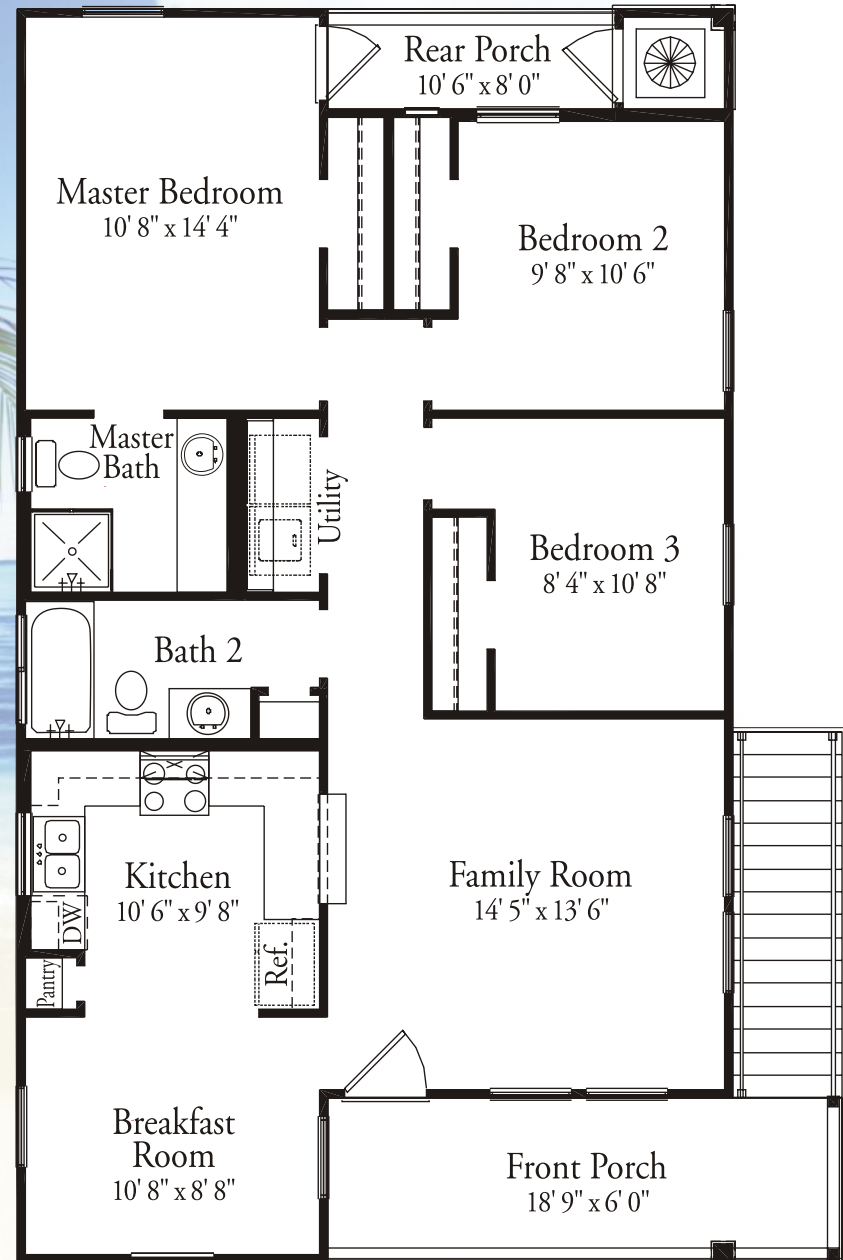

Coastal Design Series
The Brazoria
1044 Sq.Ft.

The Brazoria

Retreat to the coastline beach, or other favorite Texas waterfront location in a custom built Design Tech home from our Coastal Design Series. Relax and enjoy simple, elegant design, plentiful amenities, and superior construction for care-free living. As always, Design Tech Homes will modify this floorplan to fit your family's needs.