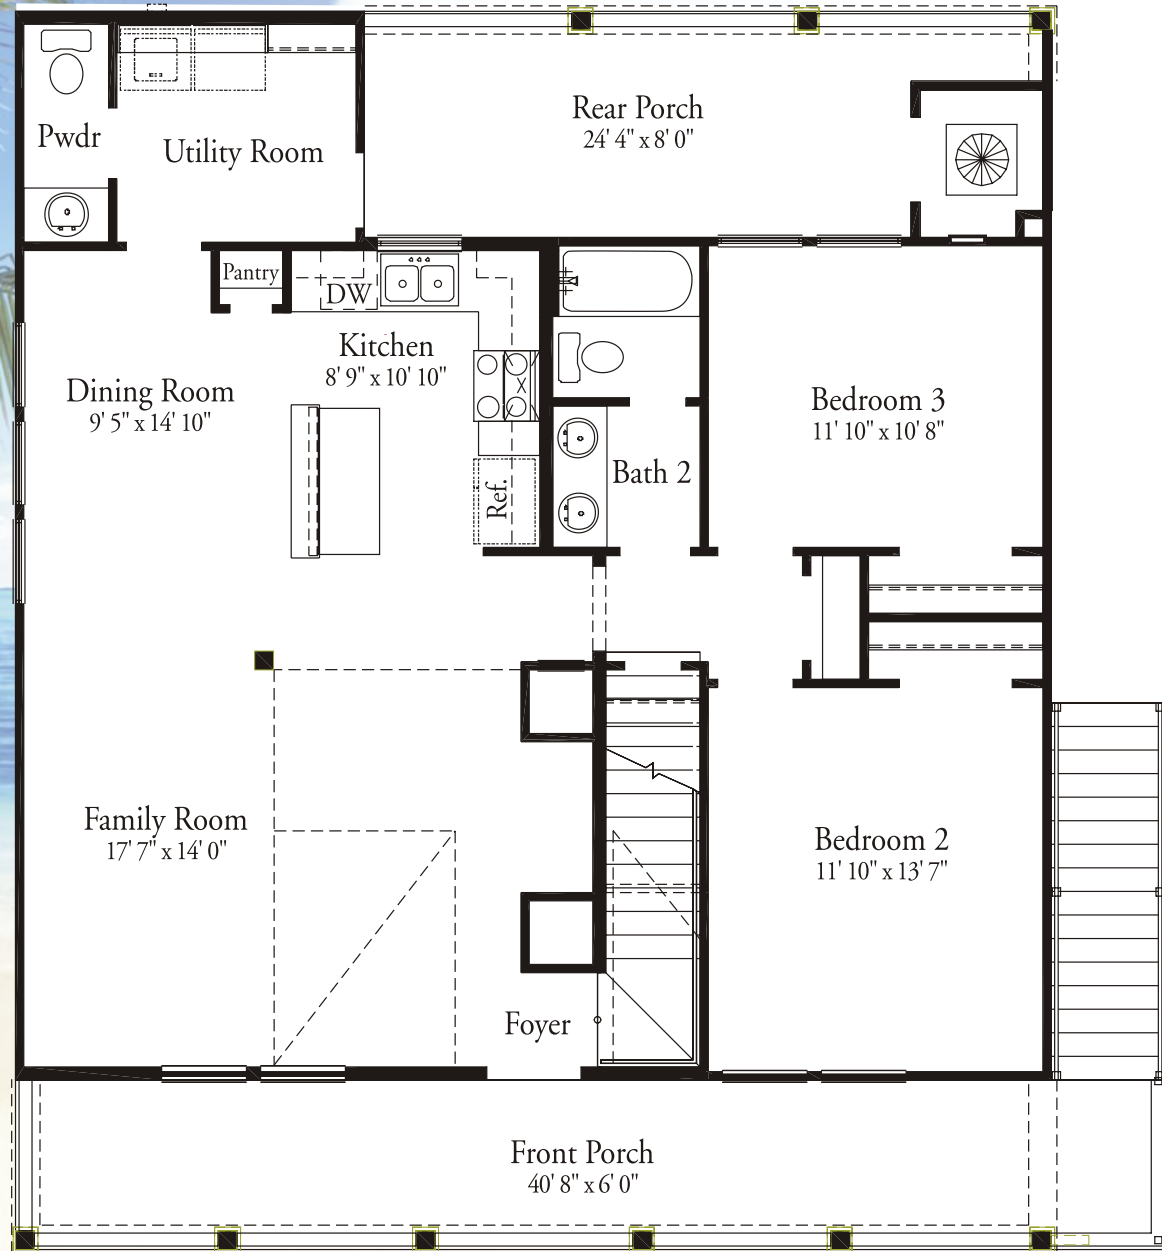

Coastal Design Series  
**The Liberty A1**  
1924 Sq.Ft.

# The Liberty A1

FIRST FLOOR

**R**etreat to the coastline beach, or other favorite Texas waterfront location in a custom built Design Tech home from our Coastal Design Series. Relax and enjoy simple, elegant design, plentiful amenities, and superior construction for care-free living. As always, Design Tech Homes will modify this floorplan to fit your family's needs.

# The Liberty A1

SECOND FLOOR

Coastal Design Series  
**The Liberty B1**  
1924 Sq.Ft.

# The Liberty B1

FIRST FLOOR