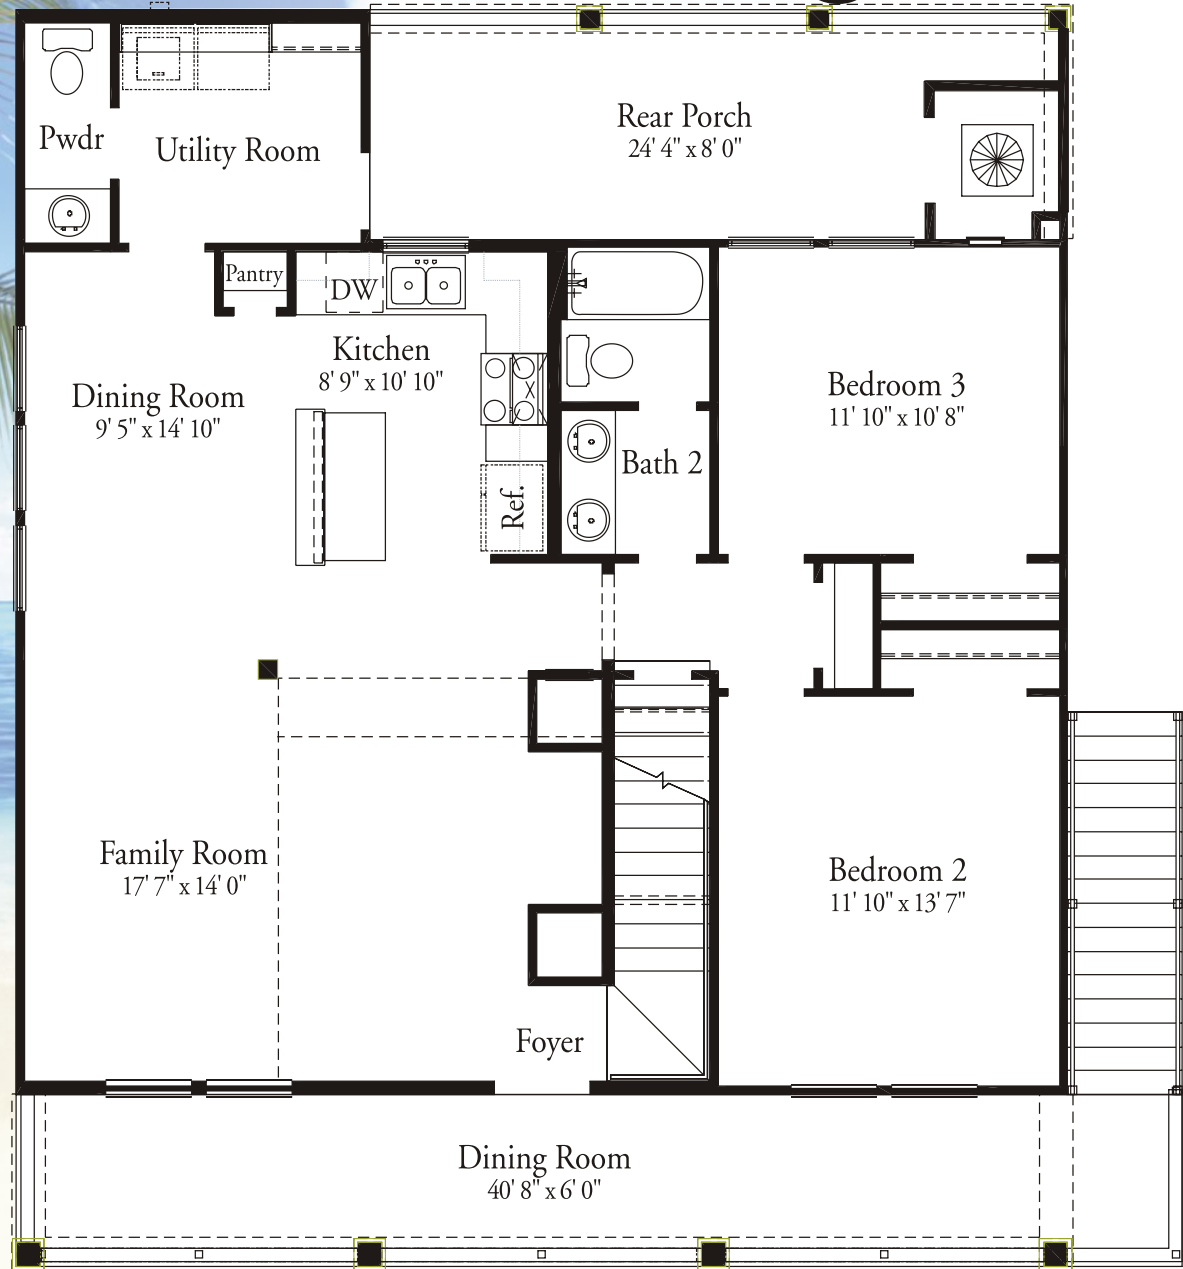

Coastal Design Series  
**The Liberty A1**  
1924 Sq.Ft.

# The Liberty A1

SECOND FLOOR

Coastal Design Series  
**The Liberty B1**  
1924 Sq.Ft.

# The Liberty B1

FIRST FLOOR

Prices and availability subject to change without notice.  
All square footages are approximate and measured interior.