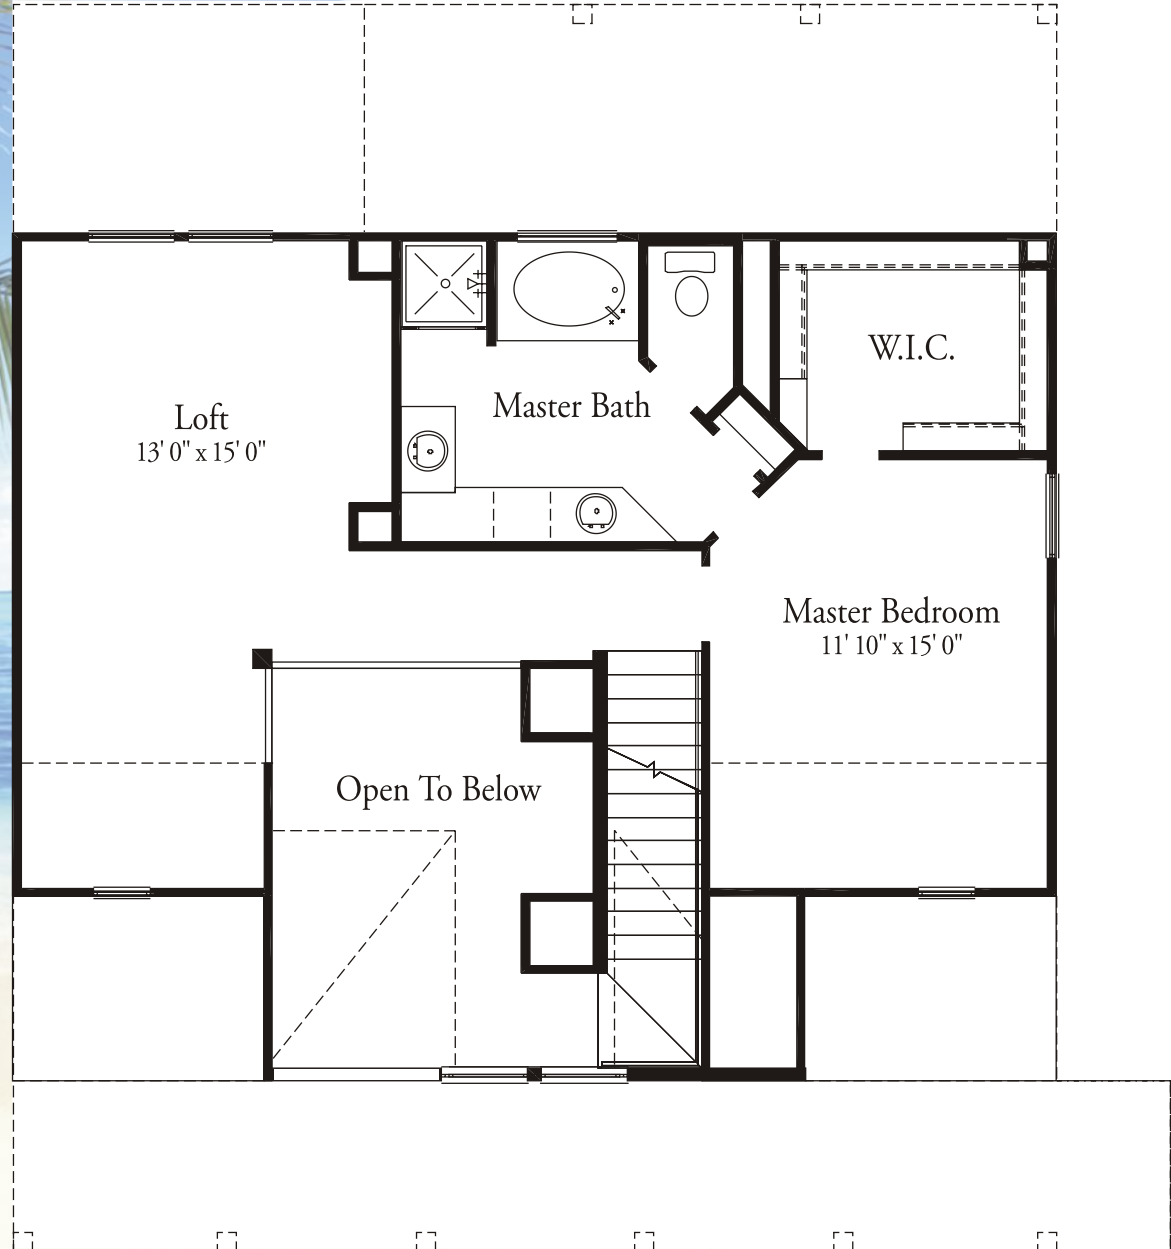

Coastal Design Series  
**The Liberty A1**  
1924 Sq.Ft.

# The Liberty A1

FIRST FLOOR

**R**etreat to the coastline beach, or other favorite Texas waterfront location in a custom built Design Tech home from our Coastal Design Series. Relax and enjoy simple, elegant design, plentiful amenities, and superior construction for care-free living. As always, Design Tech Homes will modify this floorplan to fit your family's needs.

# The Liberty A1

SECOND FLOOR

Coastal Design Series  
**The Liberty B1**  
1924 Sq.Ft.

# The Liberty B1

FIRST FLOOR