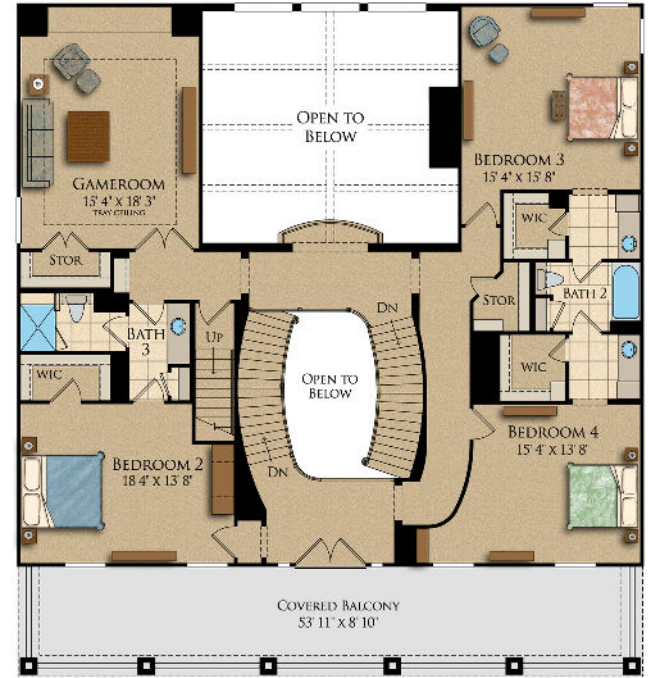

DESIGN TECH HOMES

CUSTOM  BUILDER

Elevation A

 www.dth.com

 Houston Office: 281-355-1591

 info@dth.com

FIRST FLOOR

SECOND FLOOR

THIRD FLOOR

DESIGN TECH HOMES
CUSTOM BUILDER

THE ALEXANDRIA

- 4 Bedrooms
- 5,070 Sqft
- 3.5 Bathrooms
- 3 Car Garage
- 3 Story
- Greek Revival