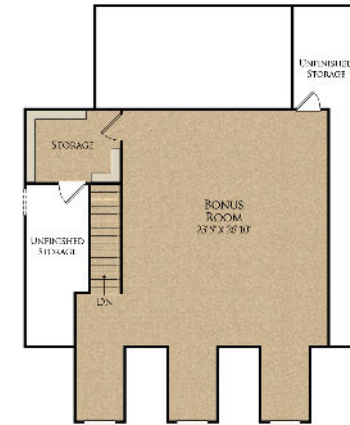

DESIGN TECH HOMES

CUSTOM  BUILDER

Elevation A

 www.dth.com

 Houston Office: 281-355-1591

 info@dth.com

FIRST FLOOR

SECOND FLOOR

THIRD FLOOR

DESIGN TECH HOMES
CUSTOM BUILDER

THE ALEXANDRIA

- 4 Bedrooms
- 5,070 Sqft
- 3.5 Bathrooms
- 3 Car Garage
- 3 Story
- Greek Revival